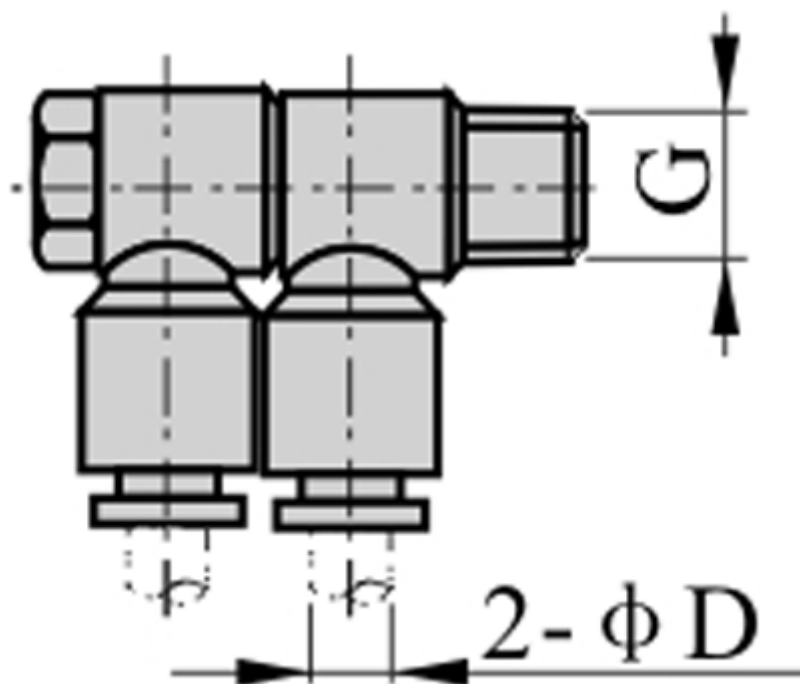

# Data Sheet

Article number: 58EPHW1203

Description: Fitting EPHW1203 Double angle  
Thread 3/8", tube diameter - 12

## Measures

D = 12  
Thread = 3/8"